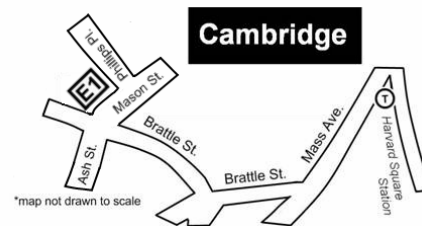

Massachusetts College of Art and Design

F) Morton R. Godine Library
621 Huntington Ave. | Boston, MA 02115
617-879-7150 (tel) | 617-879-7110 (fax)
(Green Line “E” train to Longwood. See Fenway map.)
www.massart.edu/library

Massachusetts College of Pharmacy and Health Sciences

G) Henrietta DeBenedictis Library
179 Longwood Ave. | Boston, MA 02115
617-732-2252 (tel)
(Green Line “E” train to Longwood Medical. See Fenway map.)
www.mcphs.edu/libraries

Museum of Fine Arts, Boston

H1) William Morris Hunt Memorial Library
Horticultural Hall, 2nd Floor
300 Massachusetts Ave. | Boston, MA 02115
617-369-3385 (tel)
(Green Line “E” train to Symphony or Orange Line to Mass. Ave. See Fenway map.)
www.mfa.org/about/ click Libraries + Archives

Museum of Fine Arts School

H2) W. Van Alan Clark, Jr. Library (School)
230 The Fenway | Boston, MA 02115
617-369-3650 (tel)
(Green Line “E” train to Museum. See Fenway map.)
www.mfa.org/about/
click on Libraries + Archives

New England Conservatory of Music

I1) Harriet M. Spaulding Library
33 Gainsborough Street | Boston, MA 02115
617-585-1250 (tel) | 617-585-1245 (fax)
(Green Line “E” train to Symphony or Orange Line to Mass. Ave. See Fenway map.)
www.necmusic.edu/study-nec/libraries

I2) Idabelle Firestone Audio Library
30 Gainsborough Street | Boston, MA 02115
617-585-1250 (tel) | 617-585-1245 (fax)
(Green Line “E” train to Symphony or Orange Line to Mass. Ave. See Fenway map.)

New England Institute of Art

P) NEiA Library
10 Brookline Place | Brookline, MA 02445
800-903-4425 (tel)
(Green Line “D” Train to Brookline Village. See Brookline Village map.)
<http://lib411.aisites.com/index.html>

Roxbury Community College

O) Roxbury Community College Library
1234 Columbus Ave. | Roxbury Crossing, MA 02120
617-541-5323 (tel)
(Orange Line to Roxbury Crossing. Take Tremont Street towards Malcolm X Blvd. Take a right onto Columbus Ave. College will be approximately .2 mile down Columbus Ave.)
www.rcc.mass.edu/lib/

Simmons College

J) Beatley Library
300 The Fenway | Boston, MA 02115
617-521-2780 (tel)
(Green line “E” train to Museum. See Fenway map.)
my.simmons.edu/library

Suffolk University

K) Mildred F. Sawyer Library
73 Tremont Street | Boston, MA 02108
617-573-8535 (tel)
(Green Line any train or Red Line to Park Street. See Beacon Hill map.)
www.suffolk.edu/sawlib/sawyer.htm

University of Massachusetts, Boston

L) Healey Library
100 Morrissey Boulevard | Boston, MA 02125
617-287-5900 (tel)
(Red Line to JFK/UMASS and take shuttle bus to campus. See Harbor Point map.)